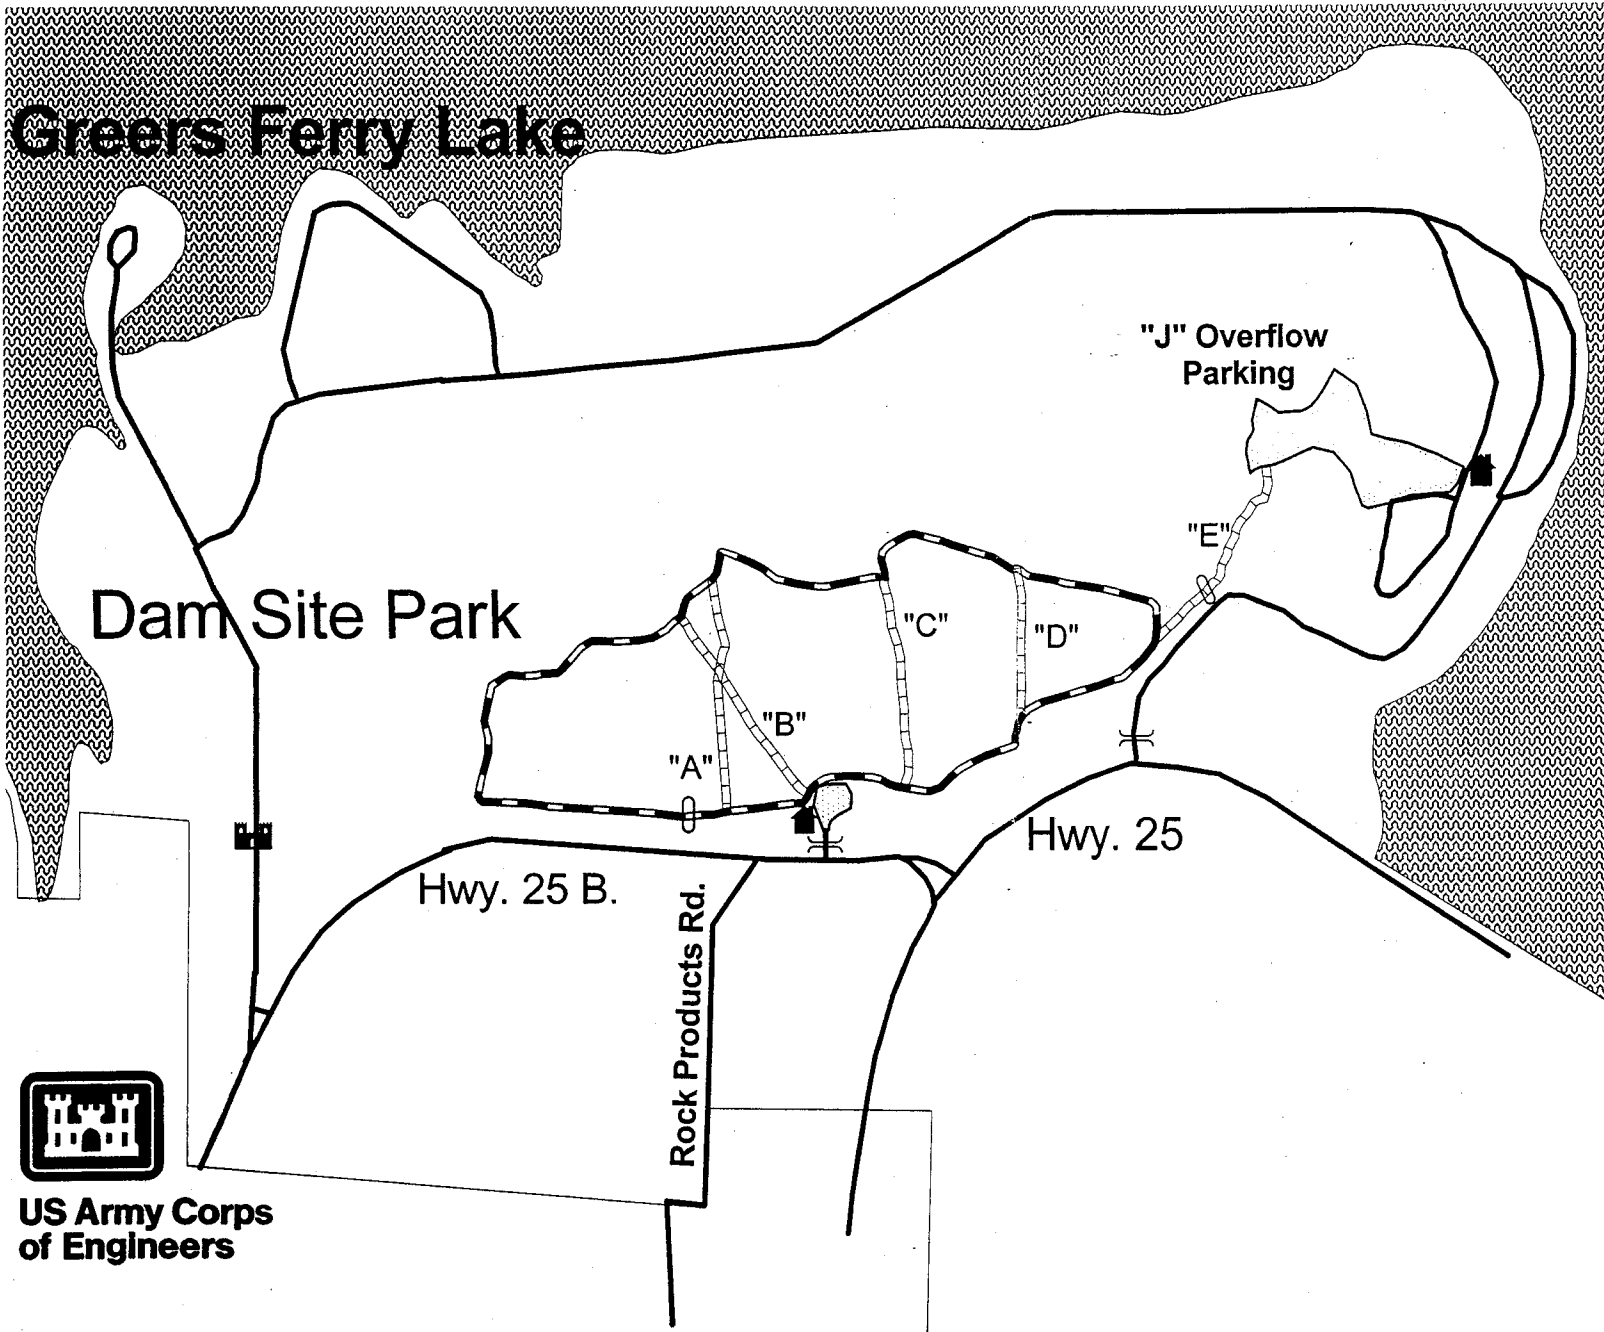

# Josh Park Memorial Trail

-  Primary Trail
-  Secondary Trail
-  Restroom
-  Gatehouse
-  Gate
-  Culvert
-  Paved Roads
-  Parking Lot
-  Park Boundary
-  Lake

- Primary Trail - 6,485'
- Trail A - 886'
- Trail B - 820'
- Trail C - 800'
- Trail D - 550'
- Trail E - 825'

1 Mile = 5,280'