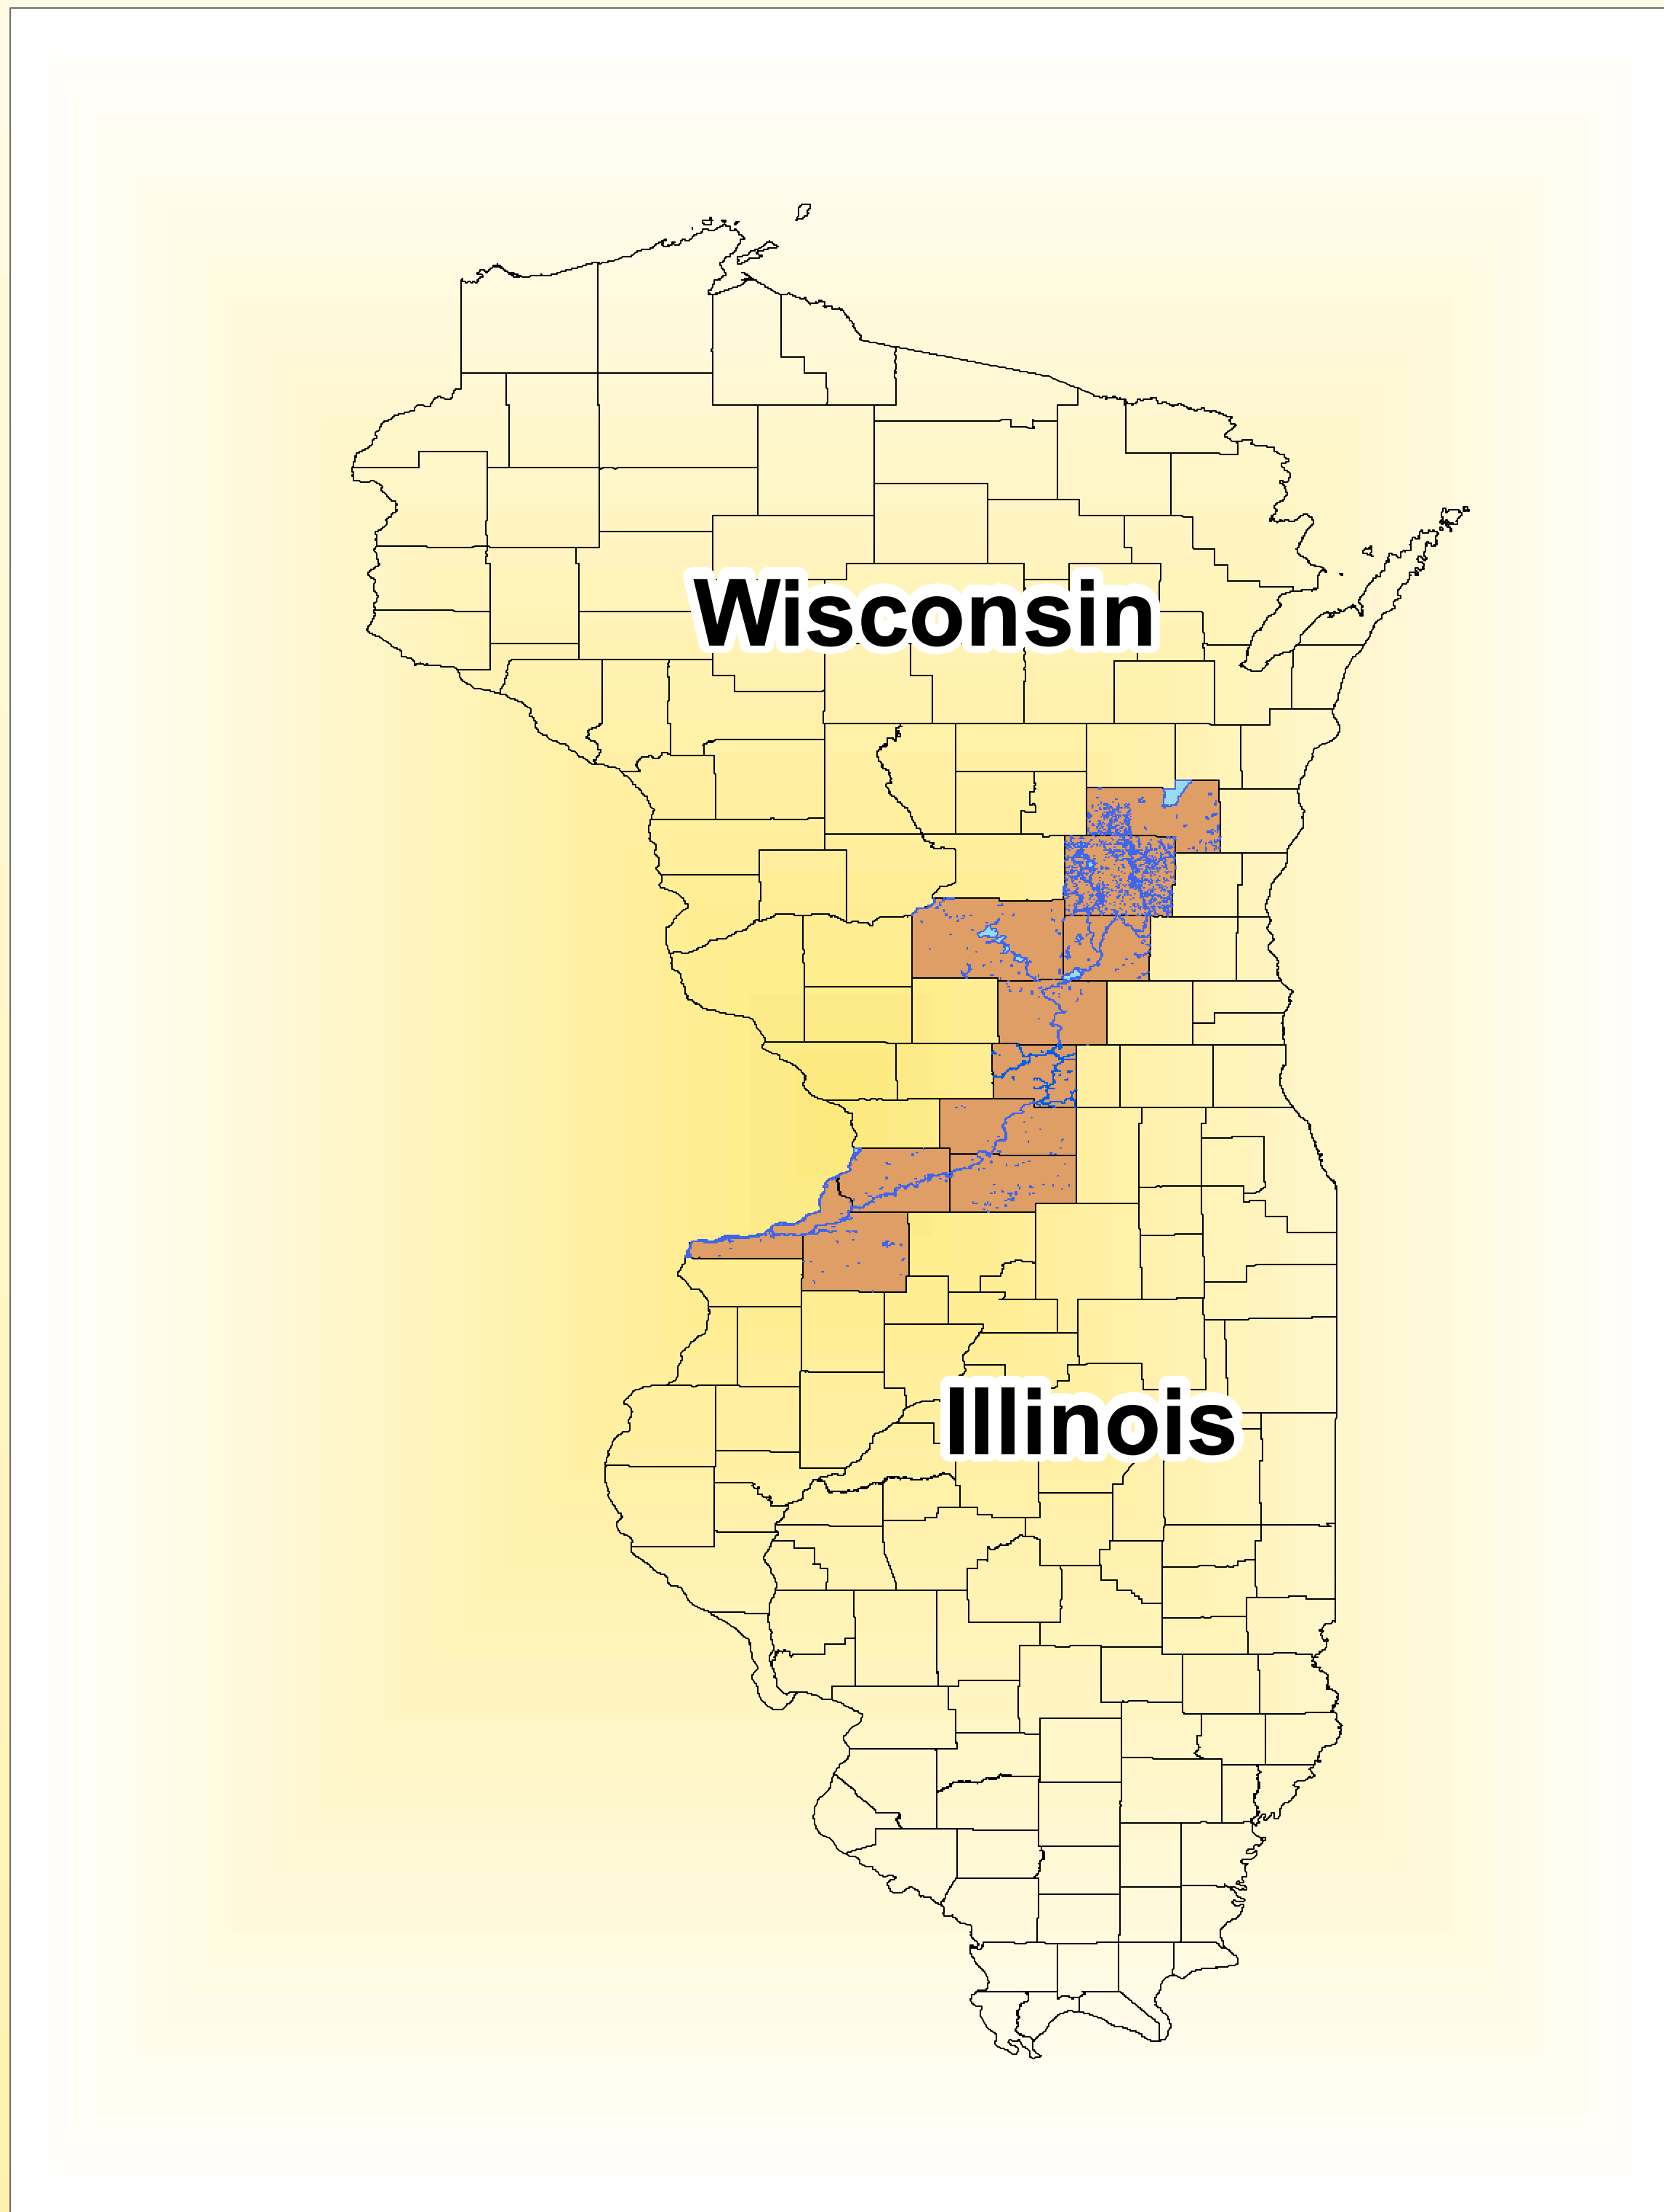

Rock River Trail