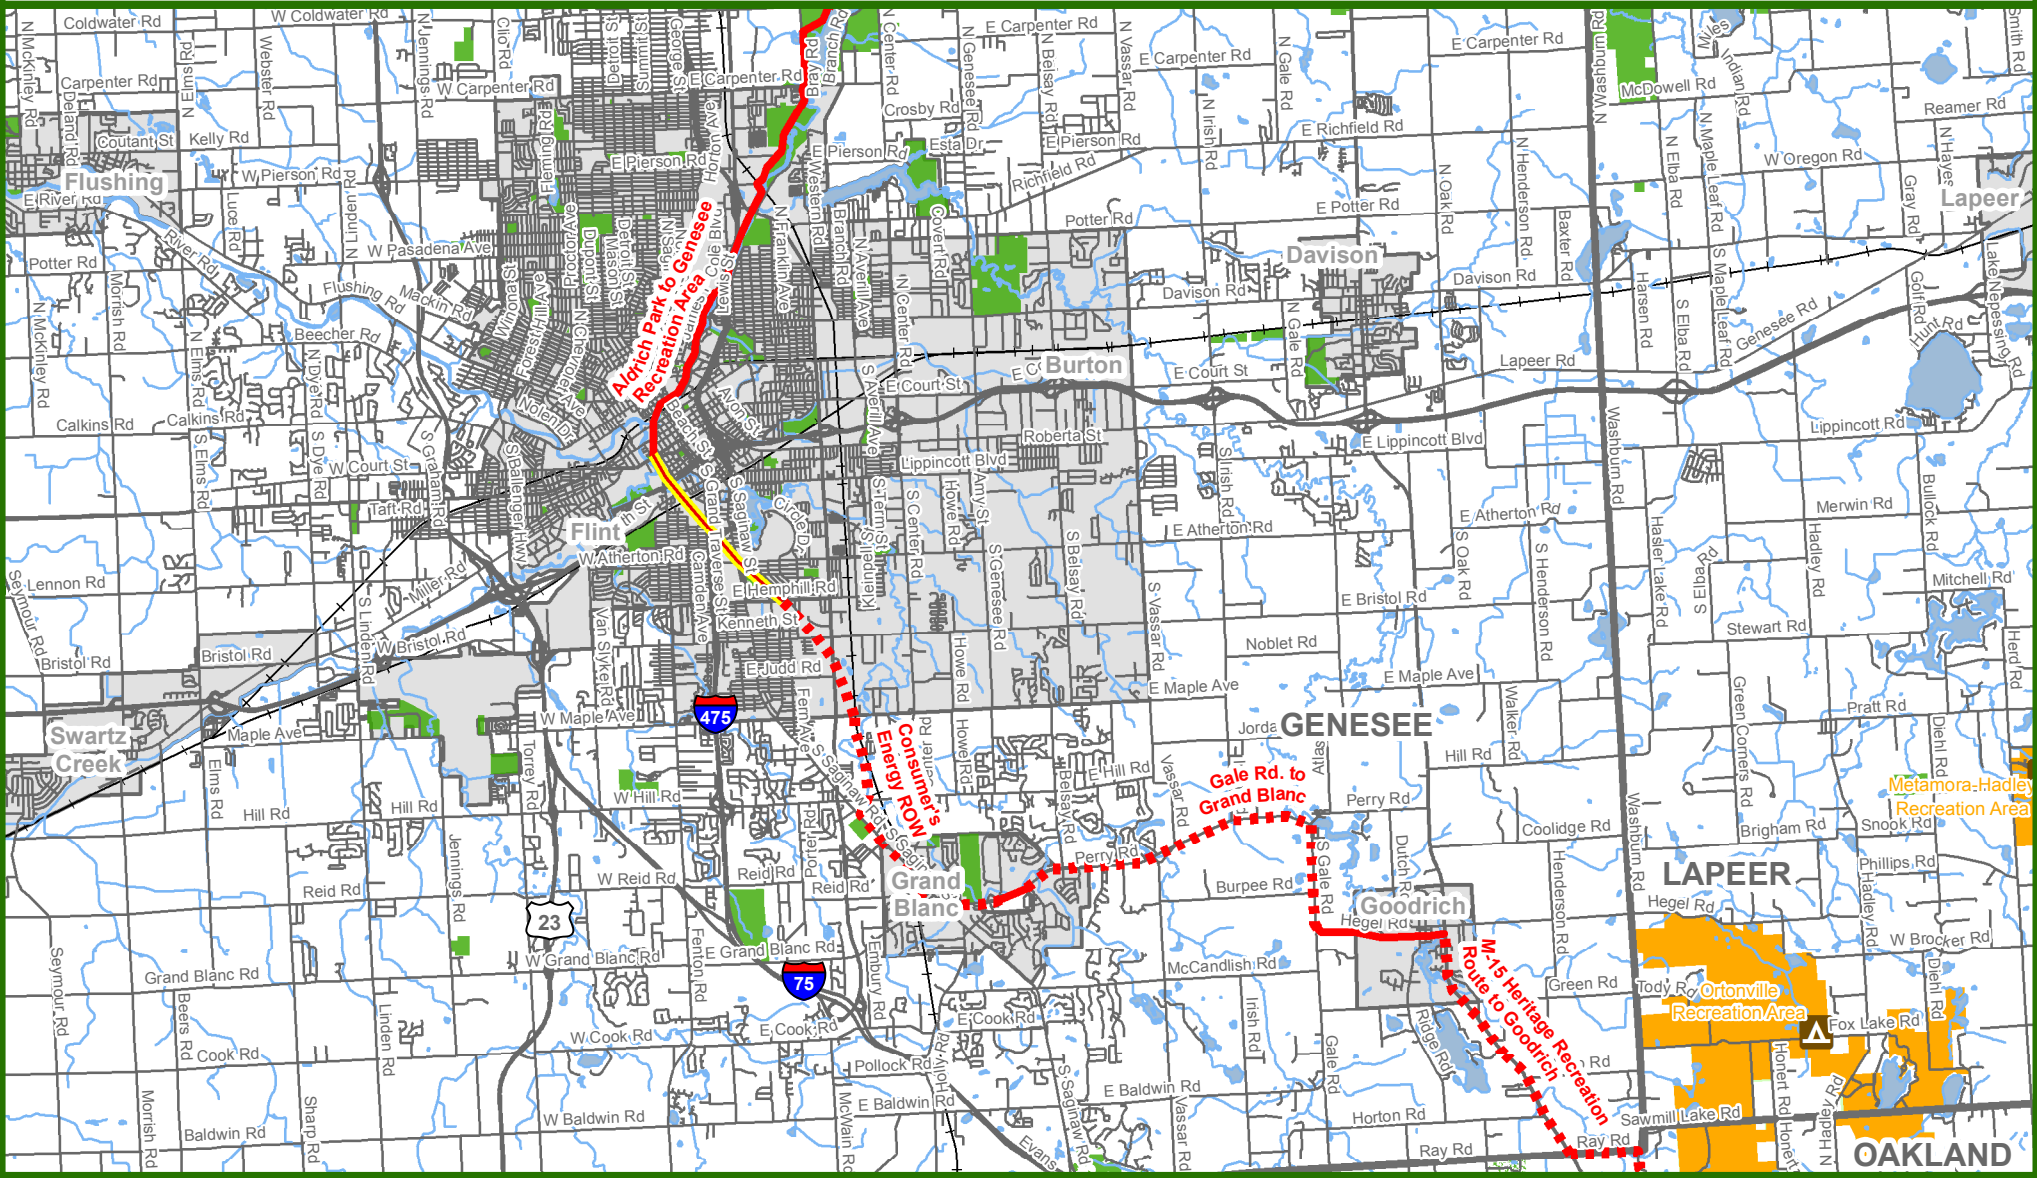

Michigan's Iron Belle Trail - Two Routes, One Great Trail

Goodrich - Grand Blanc - Grand Traverse Greenway - Flint River Trail - Flint

** The illustrated hike and bicycle trail connections will rely upon partnership opportunities. **

May 6, 2015
Michigan Department of Natural Resources
Forest Resources Division
Resource Assessment Section

Biking Trail

- Biking - Existing Trail
- Biking - Approved For Construction
- Biking - Proposed Trail

State Park Campgrounds

Road Type

- Highway
- Paved Road
- Streams
- Railroads

State Park Boundary

- State Land
- Public Land
- City
- Lakes
- County Boundary