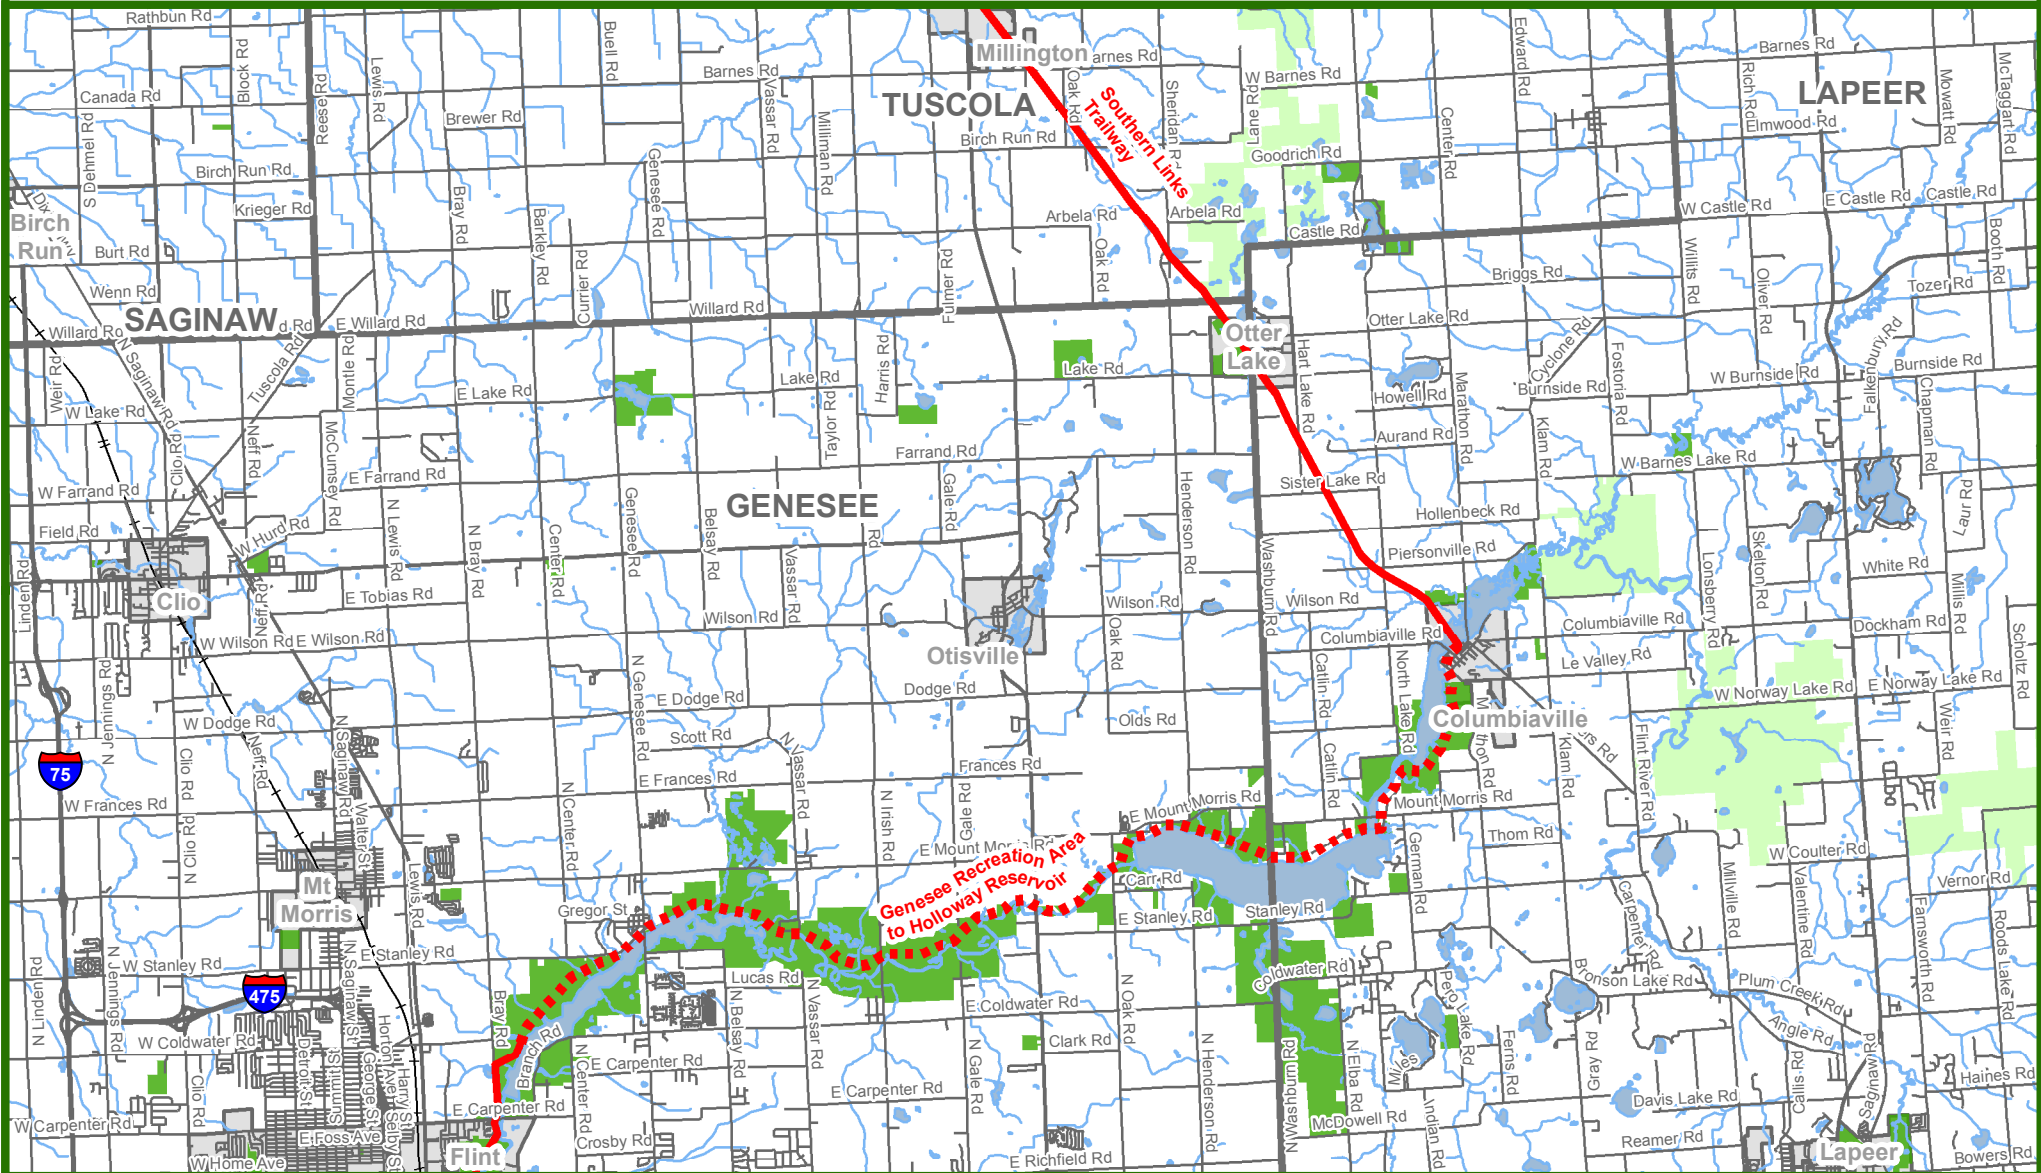

Michigan's Iron Belle Trail - Two Routes, One Great Trail

Flint - Columbiaville - Otter Lake - Southern Links Trailway - Millington

**** The illustrated hike and bicycle trail connections will rely upon partnership opportunities. ****

May 6, 2015
Michigan Department of Natural Resources
Forest Resources Division
Resource Assessment Section

Biking Trail

- Biking - Existing Trail
- - - Biking - Proposed Trail

Road Type

- Highway
- Paved Road
- Streams
- Railroads

State Land

- State Land
- Public Land
- City
- Lakes
- County Boundary